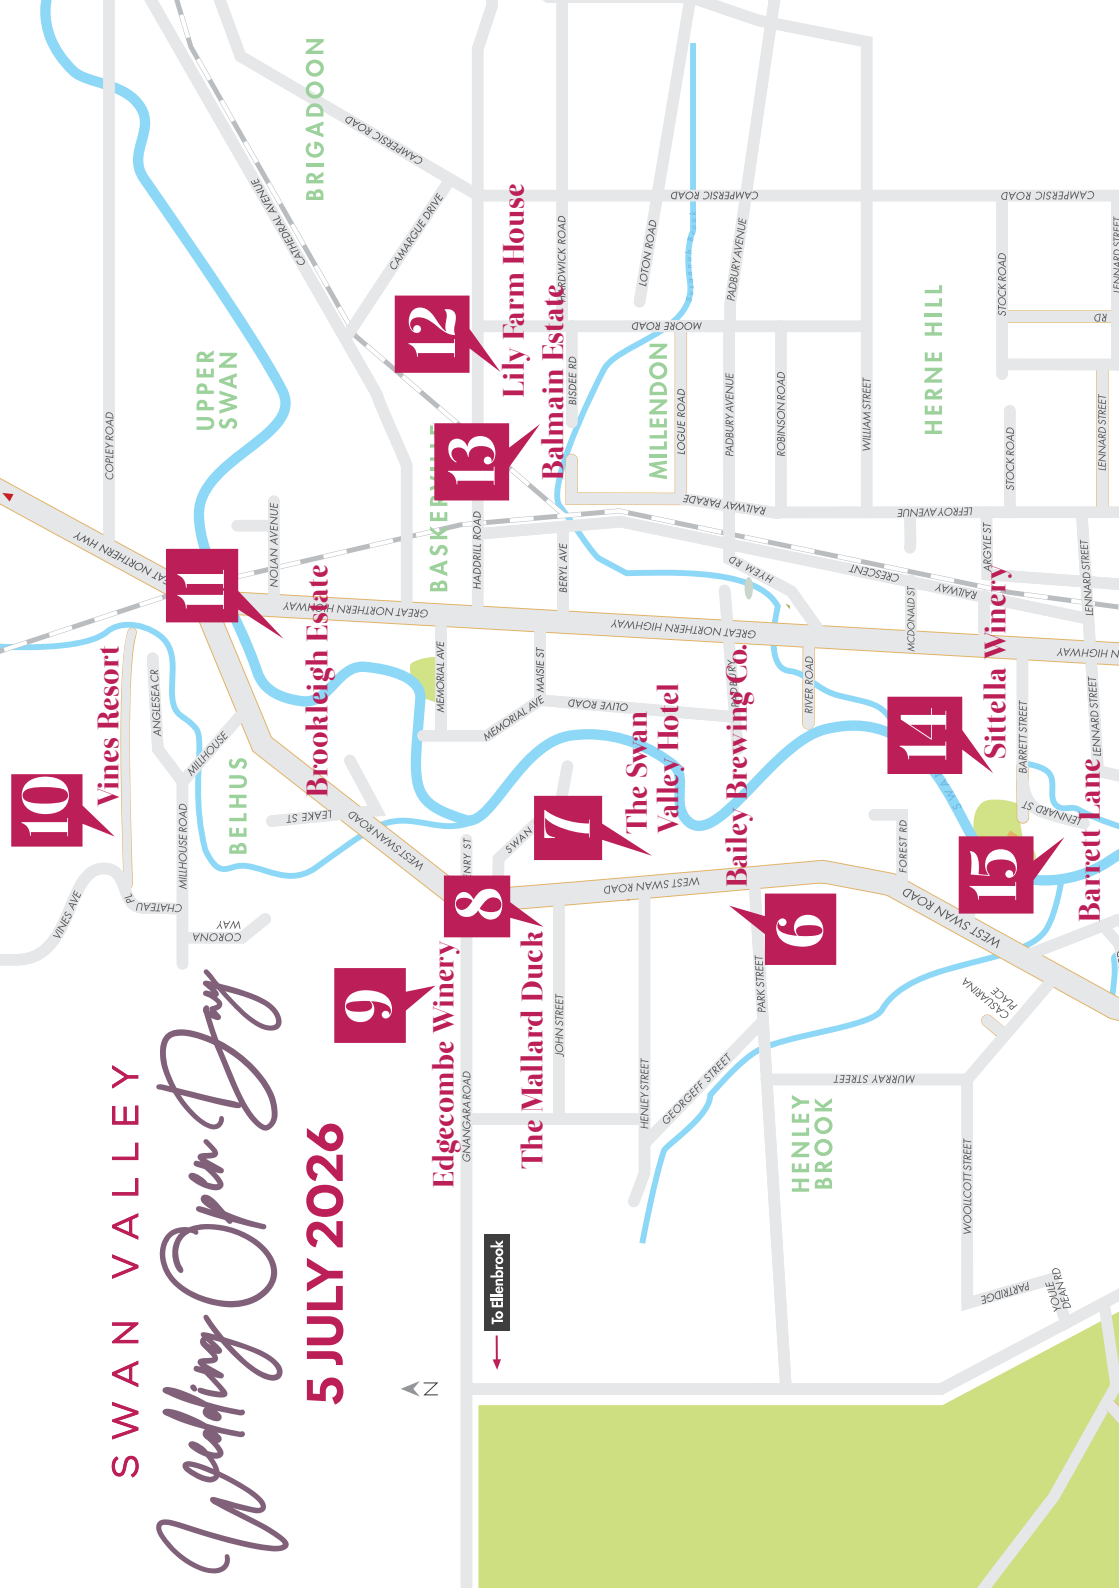

SWAN VALLEY

Wedding Open Day

5 JULY 2026

10

Vines Resort

11

Brookleigh Estate

12

Lily Farm House

13

Balmain Estate

7

The Swan Valley Hotel

8

Edgecombe Winery

6

Bailey Brewing Co.

14

Sittella Winery

15

Barrett Lane

To Ellenbrook