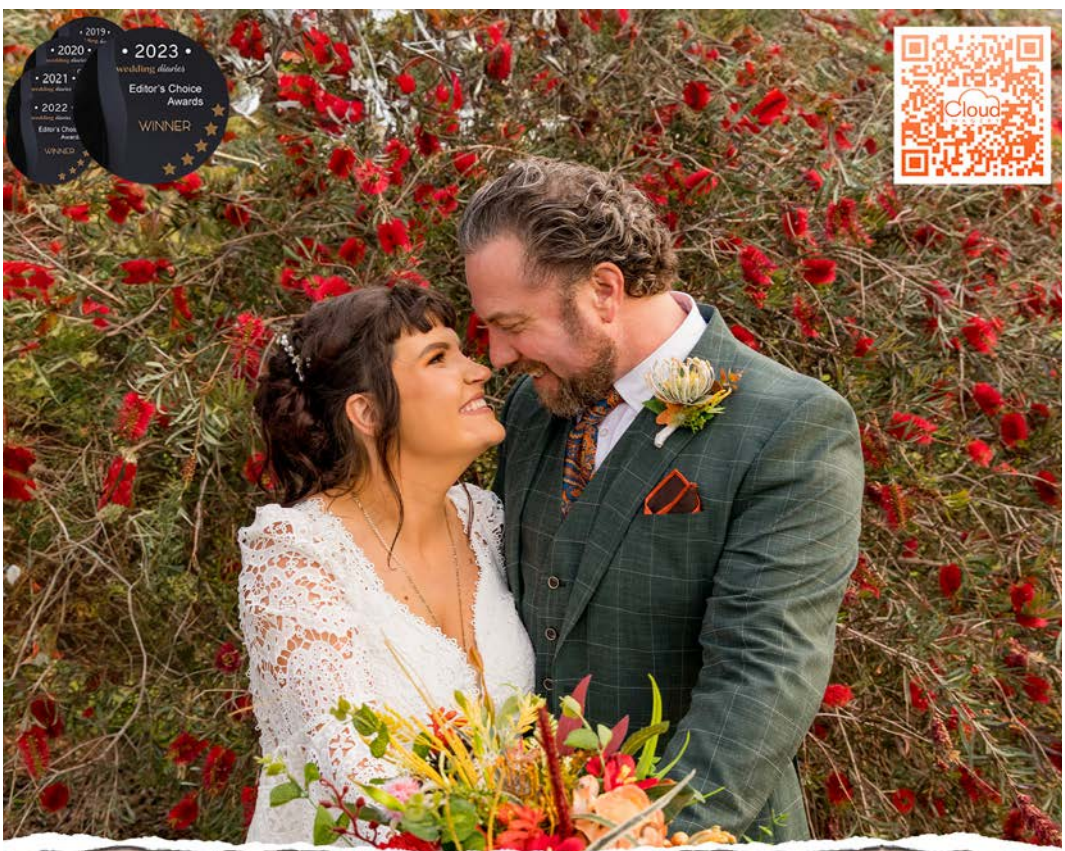

Promo Code MARRI2026

ALLURE
LIMOUSINES

BELLE LIMOUSINES
Classic

PHOTO | VIDEO | DRONE | PHOTO BOOTH

www.cloudimagery.com.au/weddings
hello@cloudimagery.com.au
0466 868 452