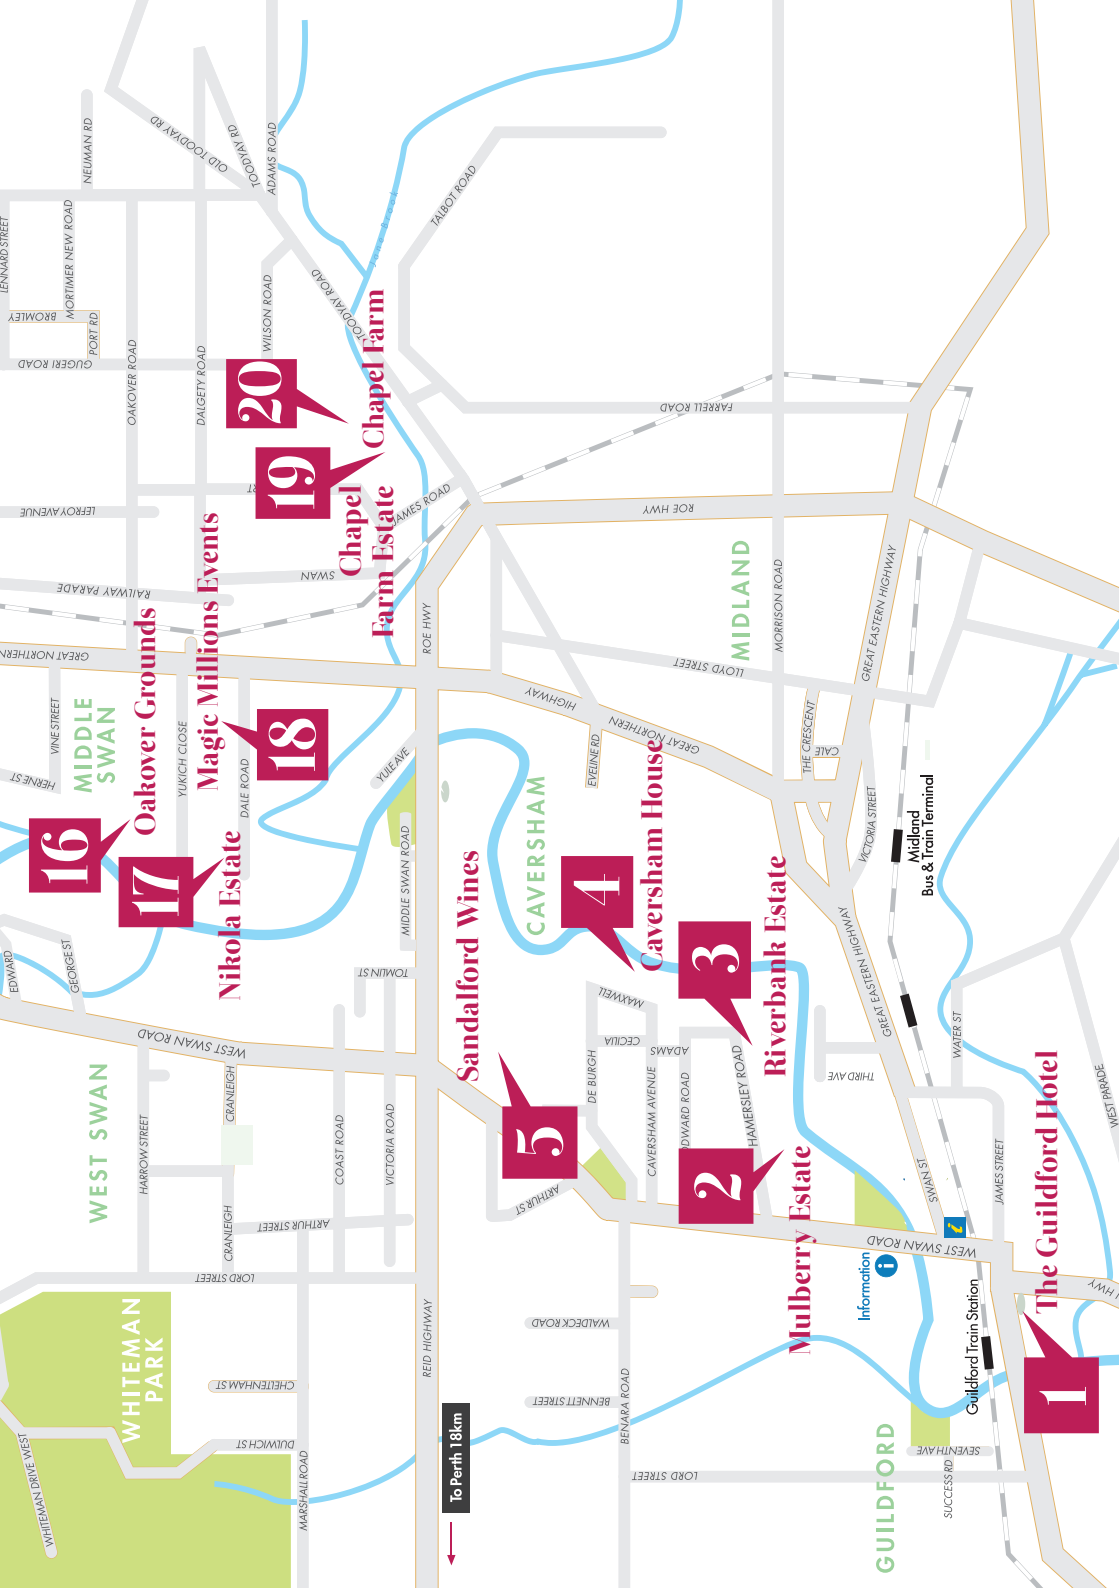

8

Edgecombe Winery

6

Bailey Brewing Co.

14

Sittella Winery

15

Barrett Lane

To Ellenbrook

1

The Guildford Hotel

Guildford Train Station

Midland Bus & Train Terminal

Information **1**

2

Mulberry Estate